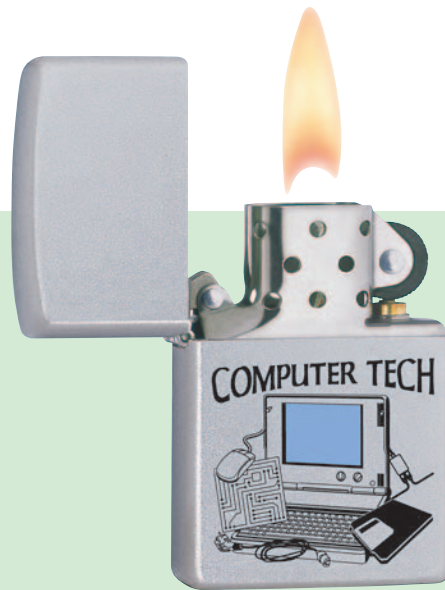

20611
Computer Tech
Satin Chrome
$17.95