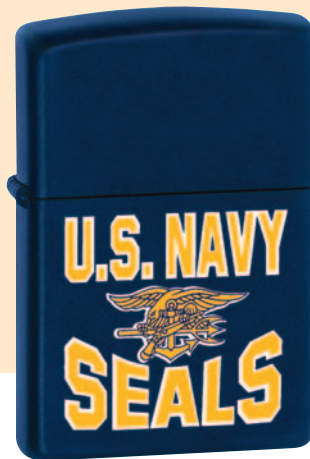

218.539
U.S. Marines
Black Matte
\$24.95

P

221.540
U.S. Army
Green Matte
\$24.95

P

239.538
U.S. Navy
Navy Matte
\$24.95

P

239.541
U.S. Air Force
Navy Matte
\$24.95

P

239.546
U.S. Coast Guard
Navy Matte
\$24.95

P

Standard Issue

787 **P**
 US Air Force
 High Polish Chrome
 \$22.95

788 **P**
 POW/MIA
 High Polish Chrome
 \$22.95

786 **P**
 Navy Seals
 Navy Matte
 \$19.95

785 **P**
 Special Forces
 Green Matte
 \$19.95