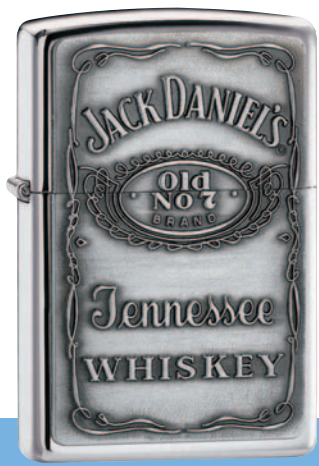

See page 7 for the officially licensed Jim Beam MPL™.

T

250JB.928
 Jim Beam Pewter
 Emblem
 High Polish Chrome
 \$29.95

T

254BJB.929
 Jim Beam Brass
 Emblem
 High Polish Brass
 \$32.95

Jack Daniel's®
Worldwide with restrictions

20676
Jack Daniel's®
Rock'n
Black Matte
\$27.95

T

20677
Jack Daniel's® Old No 7
Satin Chrome
\$19.95

T

200JD.430
Jack Daniel's®
Silver Stencil
Emblem
Brushed Chrome
\$39.95

T

JACK DANIEL'S and OLD NO 7 are registered trademarks used under license to Zippo Manufacturing Company. © 2004, Jack Daniel's — All Rights Reserved.

See page 6 for the officially licensed Jack Daniel's® MPL™.

254BJD.428
Jack Daniel's® Label
Brass Emblem
High Polish Brass
\$32.95

T

250JD.427
Jack Daniel's® Label
Pewter Emblem
High Polish Chrome
\$29.95