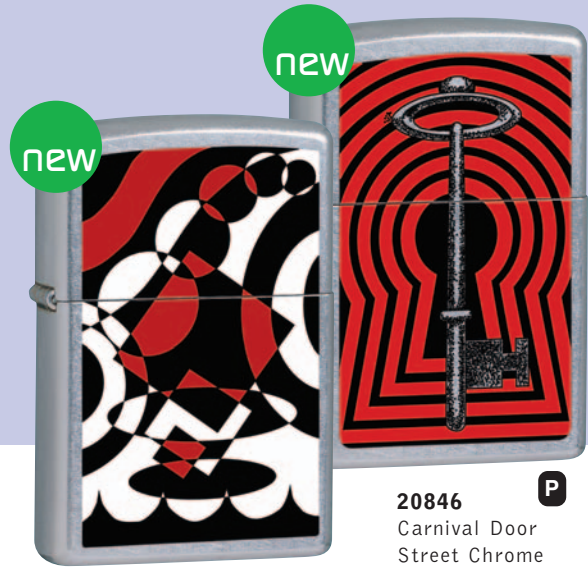

20836
I.D.
High Polish Chrome
\$19.95

new

P

20837
Retro Phones
High Polish Chrome
\$24.95

new

P

20835
The Kat
Black Matte
\$24.95

new

P

20842
Anarchy
Black Matte
\$19.95

new

P

Turn Up the Heat

new

new

20843
Tribal Madness
Street Chrome
\$24.95

P

20845
Primitive Tyrant
Street Chrome
\$24.95

P

new

new

20844
Circling Angle
Street Chrome
\$24.95

P

20846
Carnival Door
Street Chrome
\$24.95