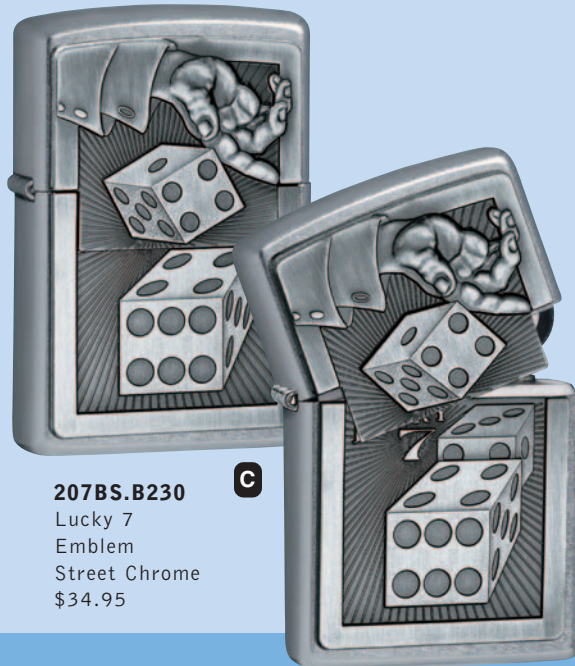

20852
Suited
High Polish Chrome
\$24.95

P

20851
Cocktail Hour
High Polish Chrome
\$24.95

P

20406
Card Suits
Spectrum
\$29.95

C

Indulgence

20364
Lucky Clover Silver
Emblem
Street Chrome
\$34.95

207BS.B231
Jackpot
Emblem
Street Chrome
\$34.95

Emblem lighter clicks open to reveal a hidden image.

20245
Pool Player
Emblem
Street Chrome
\$34.95

207BS.B230
Lucky 7
Emblem
Street Chrome
\$34.95

Ford *Worldwide with restrictions*