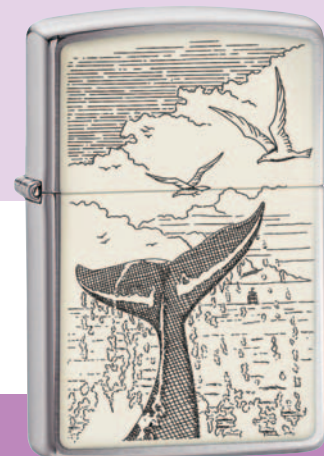

C

20693
Whale of a Tail
Emblem
Brushed Chrome
$27.95