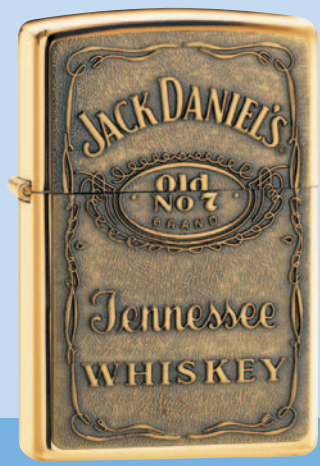

See page 7 for the officially licensed Jim Beam MPL™.

T

250JB.928
 Jim Beam Pewter
 Emblem
 High Polish Chrome
 \$29.95

T

254BJB.929
 Jim Beam Brass
 Emblem
 High Polish Brass
 \$32.95

Jack Daniel's®
Worldwide with restrictions

20676
Jack Daniel's®
Rock'n
Black Matte
\$27.95

T

20677
Jack Daniel's® Old No 7
Satin Chrome
\$19.95

T

200JD.430
Jack Daniel's®
Silver Stencil
Emblem
Brushed Chrome
\$39.95

T

JACK DANIEL'S and OLD NO 7 are registered trademarks used under license to Zippo Manufacturing Company. © 2004, Jack Daniel's — All Rights Reserved.

See page 6 for the officially licensed Jack Daniel's® MPL™.

254BJD.428
Jack Daniel's® Label
Brass Emblem
High Polish Brass
\$32.95

T

250JD.427
Jack Daniel's® Label
Pewter Emblem
High Polish Chrome
\$29.95