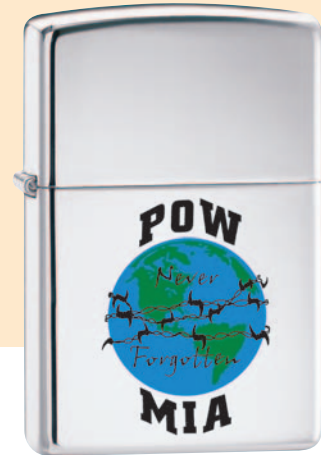

788 **P**
POW/MIA
High Polish Chrome
$22.95